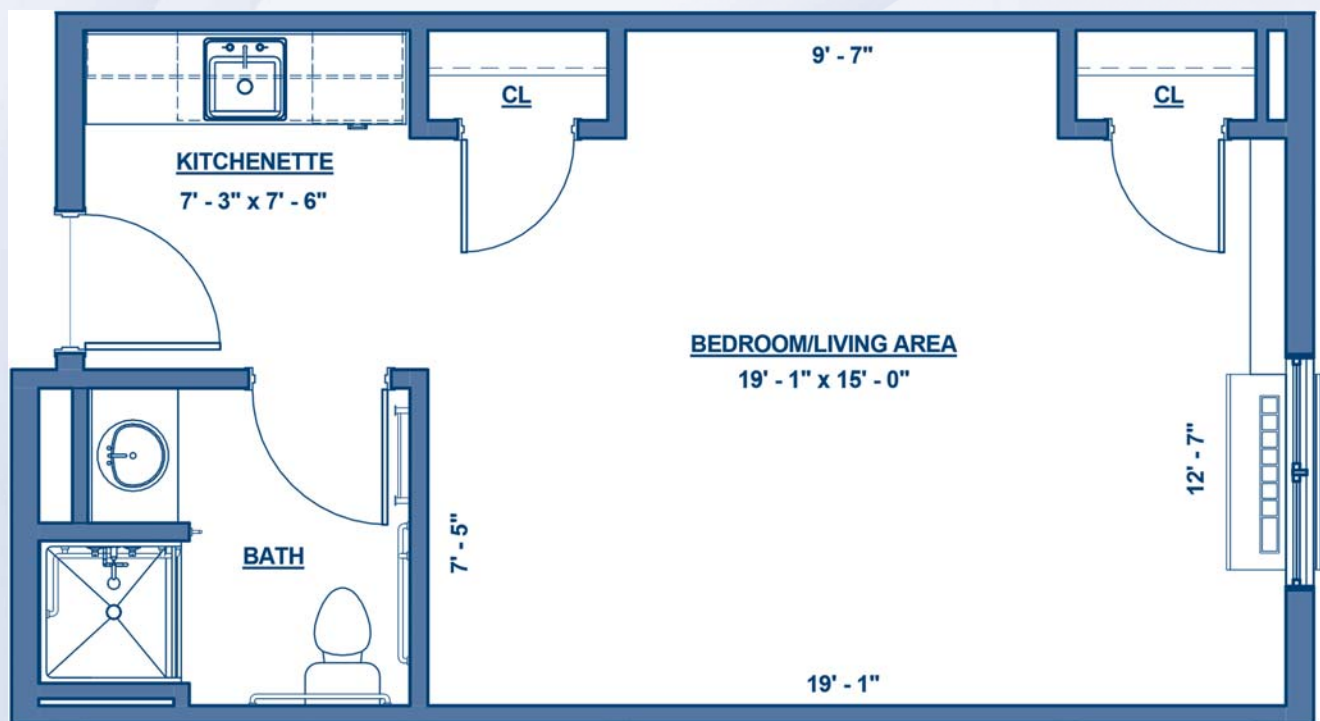

## Floor Plan A

(Referred to as Floor Plan A on Master Site Plan)

3920 Forest Parkway  
North Tonawanda, New York 14120  
(716) 475-7600  
[www.depaul.org](http://www.depaul.org)