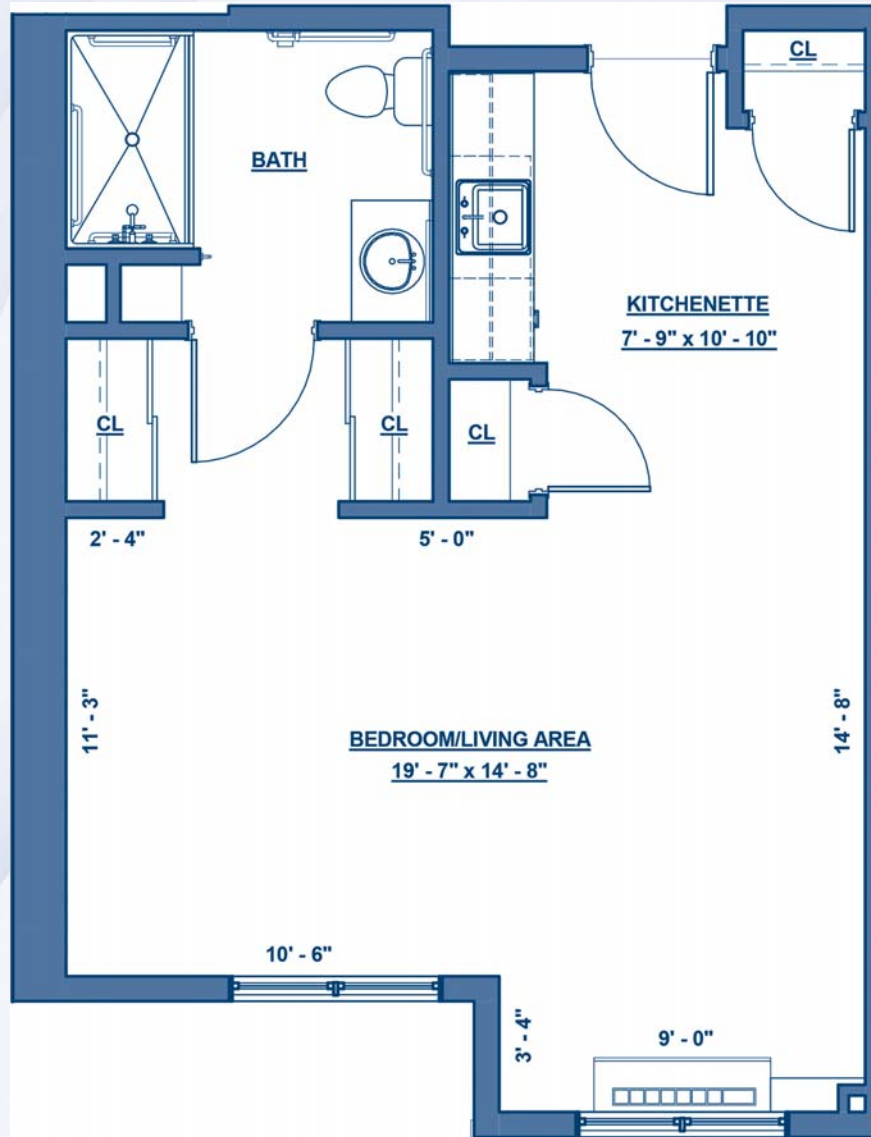

WHEATFIELD COMMONS

A DePaul Senior
Living Community

Floor Plan C

(Referred to as Floor Plan F on Master Site Plan)

3920 Forest Parkway
North Tonawanda, New York 14120
(716) 475-7600
www.depaul.org