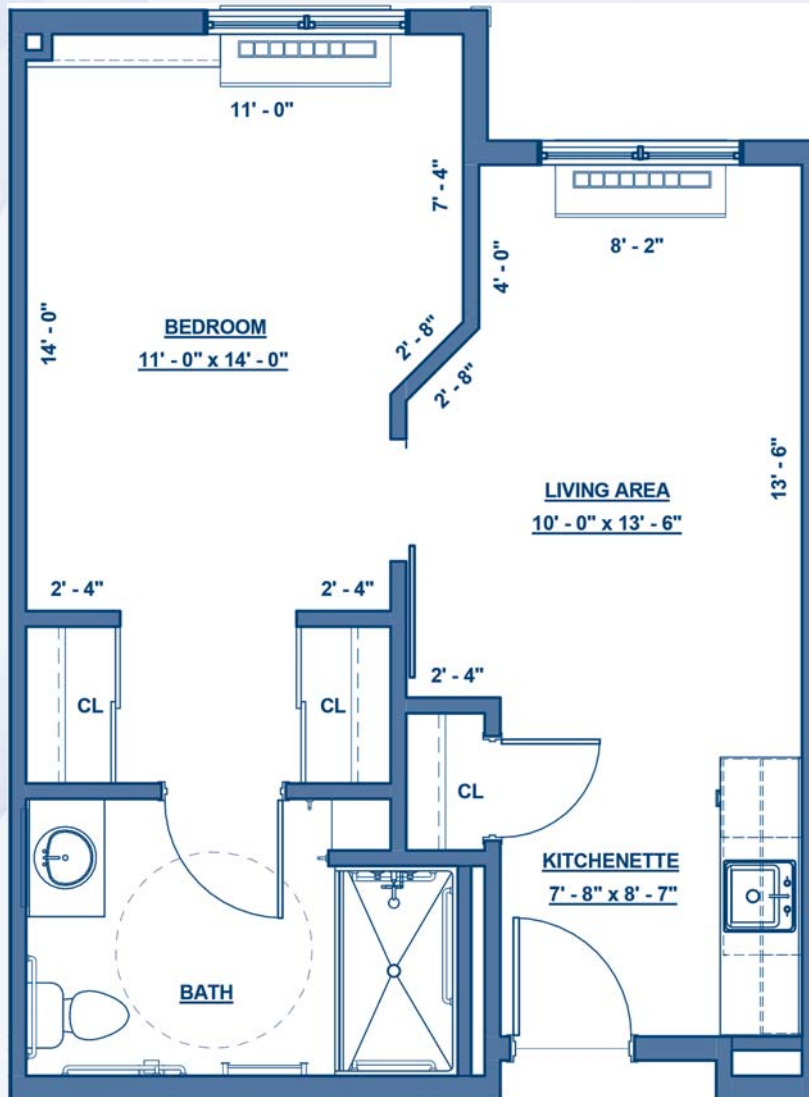

WHEATFIELD COMMONS

A DePaul Senior
Living Community

Floor Plan D

(Referred to as Floor Plan C on Master Site Plan)

3920 Forest Parkway
North Tonawanda, New York 14120
(716) 475-7600
www.depaul.org